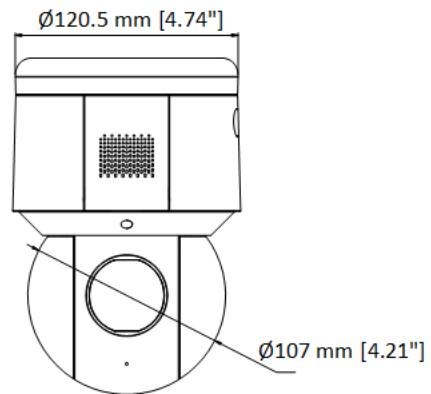

Dimensions

Accessory

Included