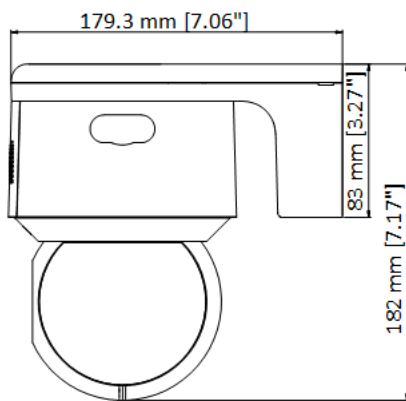

Web Browser	IE 8-11, Chrome 31+, Firefox 30+, Microsoft Edge 41.16299.726.0
Wi-Fi	
Wireless Standards	IEEE 802.11 b/g/n
Frequency Range	2.4 to 2.483GHz
Channel Bandwidth	20/40MHz
Protocols	DSSS/OFDM
Security	64/128-bit WEP, WPA/WPA2, WPS
Transfer Rates	11b:11Mbps; 11g:54Mbps; 11n:150Mbps
Wireless Range	50 m
Interface	
Audio	1-ch audio input (line in/mic in), 2.0 to 2.4Vp-p, 1k Ohm \pm 10%, 1 built-in microphone 1-ch audio output (line out and built-in speaker), line level, impedance: 600 Ω , 1 built-in speaker
Built-in Speaker	8 Ω , 2 W. Max sound pressure level: 100 dB (10 cm)
Alarm	1-ch alarm input/1-ch alarm output
Network Interface	1 RJ45 10 M/100 M Ethernet interface
General	
Power	12 VDC, 3.33 A & PoE (802.3at), 42.5 to 57 VDC, 0.6 A Max. 19 W (including max. 2.4 W for IR, 1.2 W for white light flashing)
Working Environment	Temperature: -30°C to 60°C (-22°F to 140°F), humidity: \leq 90%, no condensing
Protection Level	IP66 standard, 6000V lightning protection, surge protection and voltage transient protection
Material	ADC12 + PC
Dimension	179.3 mm \times 120.5 mm \times 182 mm (7.06" \times 4.74" \times 7.16")
Weight	Approx. 1.125 kg (2.48 lb.)

DORI

The DORI (detect, observe, recognize, identify) distance gives the general idea of the camera ability to distinguish persons or objects within its field of view. It is calculated based on the camera sensor specification and the criteria given by EN 62676-4: 2015.

DORI	Detect	Observe	Recognize	Identify
Definition	25 px/m	63 px/m	125 px/m	250 px/m
Distance (Tele)	130.9 m (429.5 ft)	51.9 m (170.3 ft)	26.2 m (86 ft)	13.1 m (43 ft)

Available Models

DS-2DE3A404IW-DE/W (2.8-12mm)

Dimensions

Accessory

Included

Power adapter

Distributed by

**HIKVISION®****Headquarters**

No.555 Qianmo Road, Binjiang District,
Hangzhou 310051, China
T +86-571-8807-5998
overseasbusiness@hikvision.com

Hikvision USA