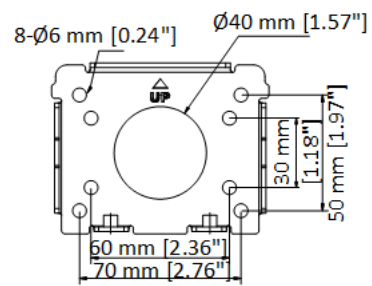

Dimensions

Accessory

Included